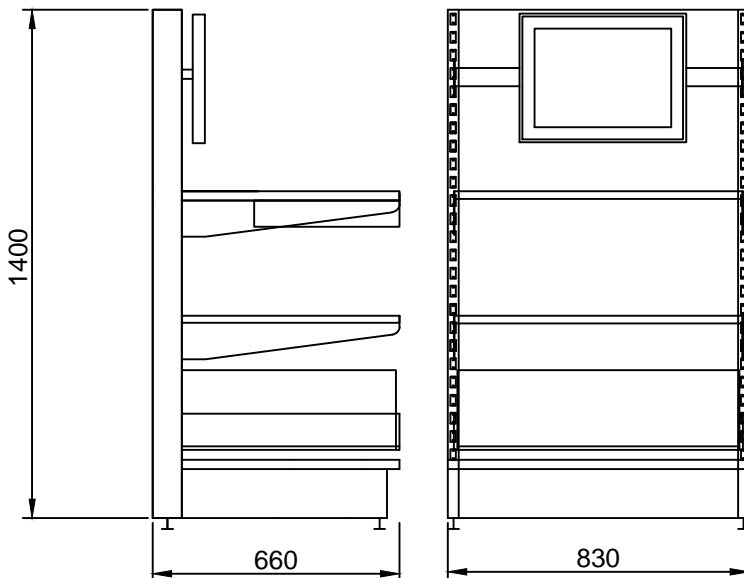

# stock shelving bay PSS.041

monitor support rail

600 worktop

under worktop drawer

600 flat shelf

1 @ lateral pull out drawers

## available in alternative sizes

665 / 400

800 / 400

665 / 550

800 / 550

## Key features

- modular system
- ergonomic processing worktop
- under worktop drawers
- lateral pull out drawers
- flexible and easily adaptable shelf / drawer position
- interchangeable options with common widths
- British made
- linier meterage 6m<sup>2</sup>

Height - 1400mm  
Width - 830mm  
Depth - 1260mm

pharmacy storage solutions 