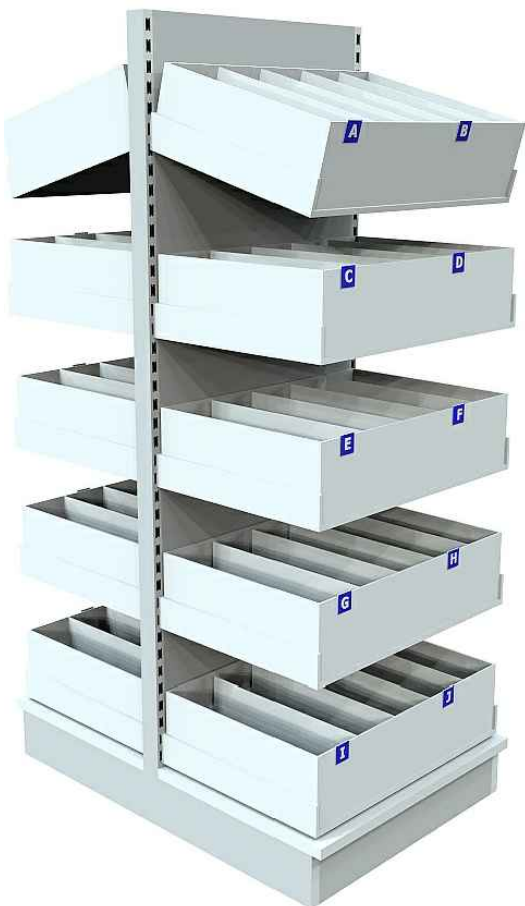

## script retrieval drawer bay PSS.014

1 sloping pull out script retrieval drawer (on both sides)

4 lateral pull out script retrieval drawers (on both sides)

### available in alternative sizes

665 / 400

800 / 400

665 / 550

800 / 550

## Key features

- modular system
- ergonomic processing
- lateral / sloping same drawer
- ten script storage drawers
- flexible and easily adaptable shelf / drawer position
- interchangeable options with common widths
- British made
- linier meterage 8m<sup>2</sup>

Height - 2200mm  
Width - 830mm  
Depth - 1260mm

pharmacy storage solutions 