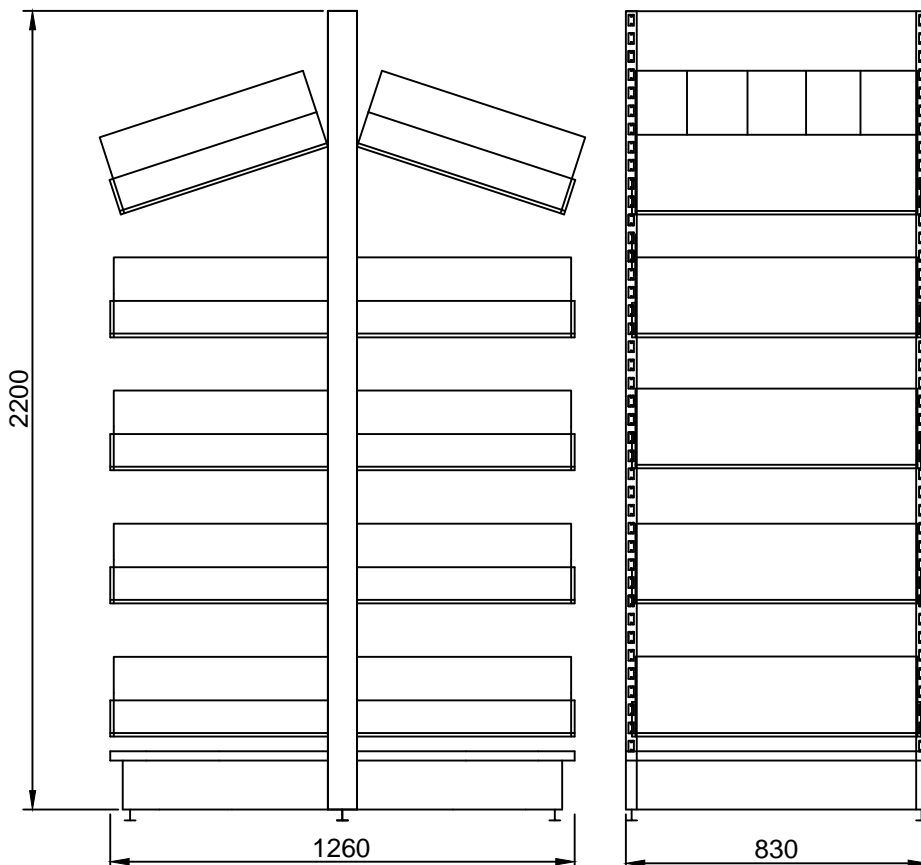

## script retrieval drawer bay PSS.014

1 sloping pull out script retrieval drawer (on both sides)

4 lateral pull out script retrieval drawers (on both sides)

### available in alternative sizes

665 / 400

800 / 400

665 / 550

800 / 550

## Key features

- modular system
- ergonomic processing
- lateral / sloping same drawer
- ten script storage drawers
- flexible and easily adaptable shelf / drawer position
- interchangeable options with common widths
- British made
- linier meterage 8m<sup>2</sup>

Height - 2200mm  
Width - 830mm  
Depth - 1260mm

pharmacy storage solutions 