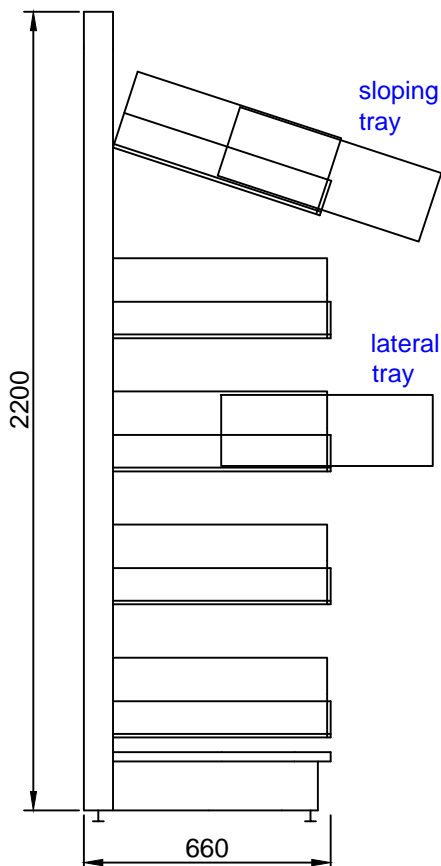

script retrieval drawer bay PSS.005

1 sloping pull out script retrieval drawer

4 lateral pull out script retrieval drawers

available in alternative sizes

665 / 400

800 / 400

665 / 550

800 / 550

Technical details

Key features

- modular system
- ergonomic processing
- lateral / sloping same drawer
- five script storage drawers
- flexible and easily adaptable shelf / drawer position
- interchangeable options with common widths
- British made
- linier meterage 4m²

Height - 2200mm

Width - 830mm

Depth - 660mm

pharmacy storage solutions

PSS.005

Tel: 01704 823600

www.pharmacystoragesolutions.co.uk