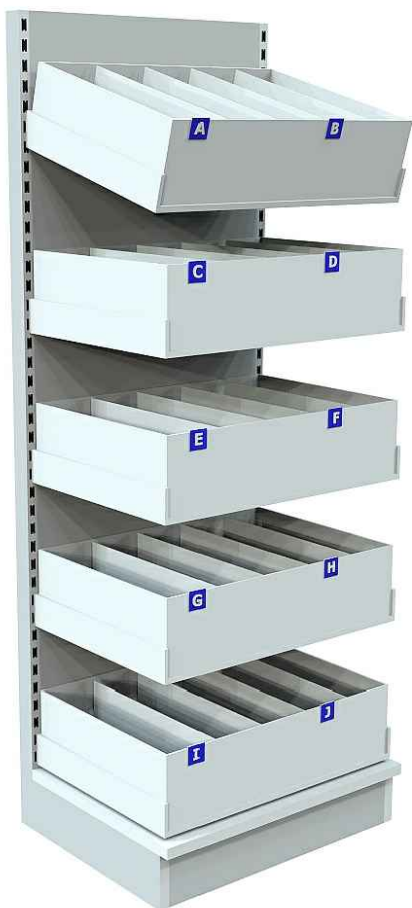

script retrieval drawer bay PSS.005

1 sloping pull out script retrieval drawer

4 lateral pull out script retrieval drawers

available in alternative sizes

665 / 400

800 / 400

665 / 550

800 / 550

Technical details

Key features

- modular system
- ergonomic processing
- lateral / sloping same drawer
- five script storage drawers
- flexible and easily adaptable shelf / drawer position
- interchangeable options with common widths
- British made
- linier meterage 4m²

Height - 2200mm

Width - 830mm

Depth - 660mm

pharmacy storage solutions

PSS.005

Tel: 01704 823600

www.pharmacystoragesolutions.co.uk