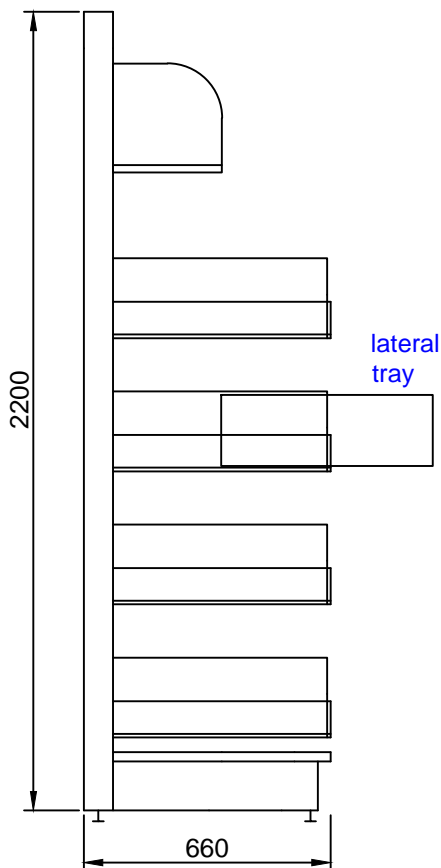

script retrieval drawer bay PSS.004

1 book shelf

4 lateral pull out script retrieval drawers

available in alternative sizes

665 / 400

800 / 400

665 / 550

800 / 550

Technical details

Key features

- modular system
- ergonomic processing
- lateral / sloping same drawer
- four script storage drawers
- flexible and easily adaptable shelf / drawer position
- interchangeable options with common widths
- British made
- linier meterage 4m²

Height - 2200mm

Width - 830mm

Depth - 660mm

pharmacy storage solutions

PSS.004

Tel: 01704 823600

www.pharmacystoragesolutions.co.uk