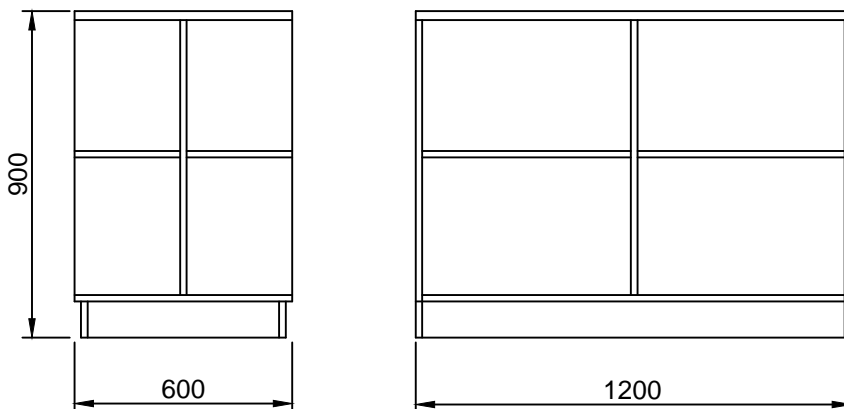

island bench PSS.034

island bench in MFC

adjustable shelf (on both sides)

available in alternative sizes

Technical details

Key features

- British made
- MFC construction

Height - 900mm
Width - 1200mm
Depth - 600mm